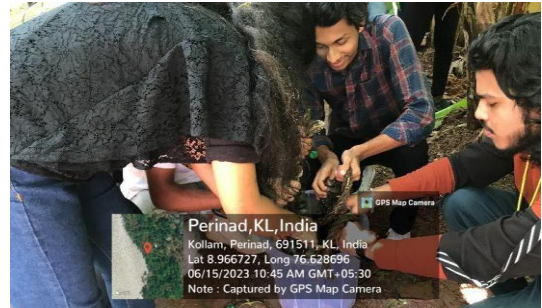

Documents Related to 2.3.1

PEER TEACHING

SCIENCE EXHIBITION

MATHEMATICAL MODELING USING TECHNOLOGY-ENABLED AND STUDENT-CENTERED LEARNING

Students Skill Development Program

EXPERIENTIAL LEARNING VISIT TO KIMS HEALTHHOSPITAL, KOLLAM

National Mathematics Day Celebrations

EARN WHILE YOU LEARN PROGRAMMES

Mussel harvest

Harvested mussel

Sorting of harvested mussel

Students taking part in mussel sorting

E-RES (ECOSYSTEM RESTORATION) ACTIVITIES