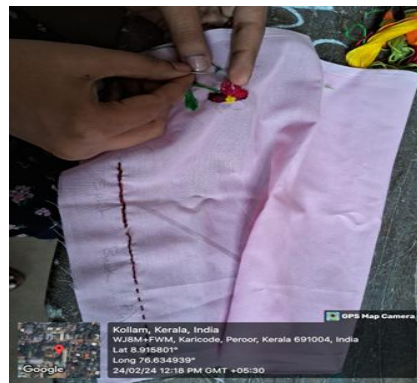

ECO FRIENDLY BAG MAKING AND DISTRIBUTION